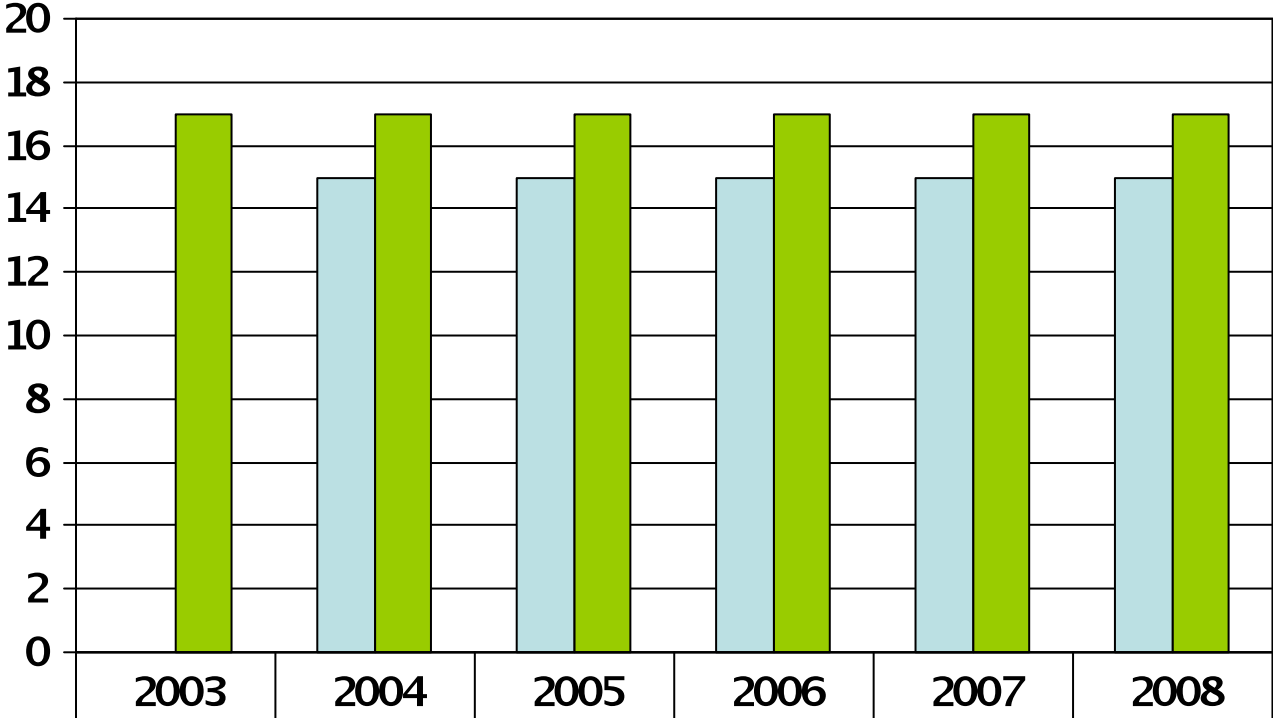

Average Age of Girls at Delinquency Commitment and Release 2003-2008

□ Average Age at Commitment	*	15	15	15	15	15
■ Average Age at Release	17	17	17	17	17	17

Source: DCF Bureau of Juvenile Services (DCF Girls Data 2003-2008.xls)