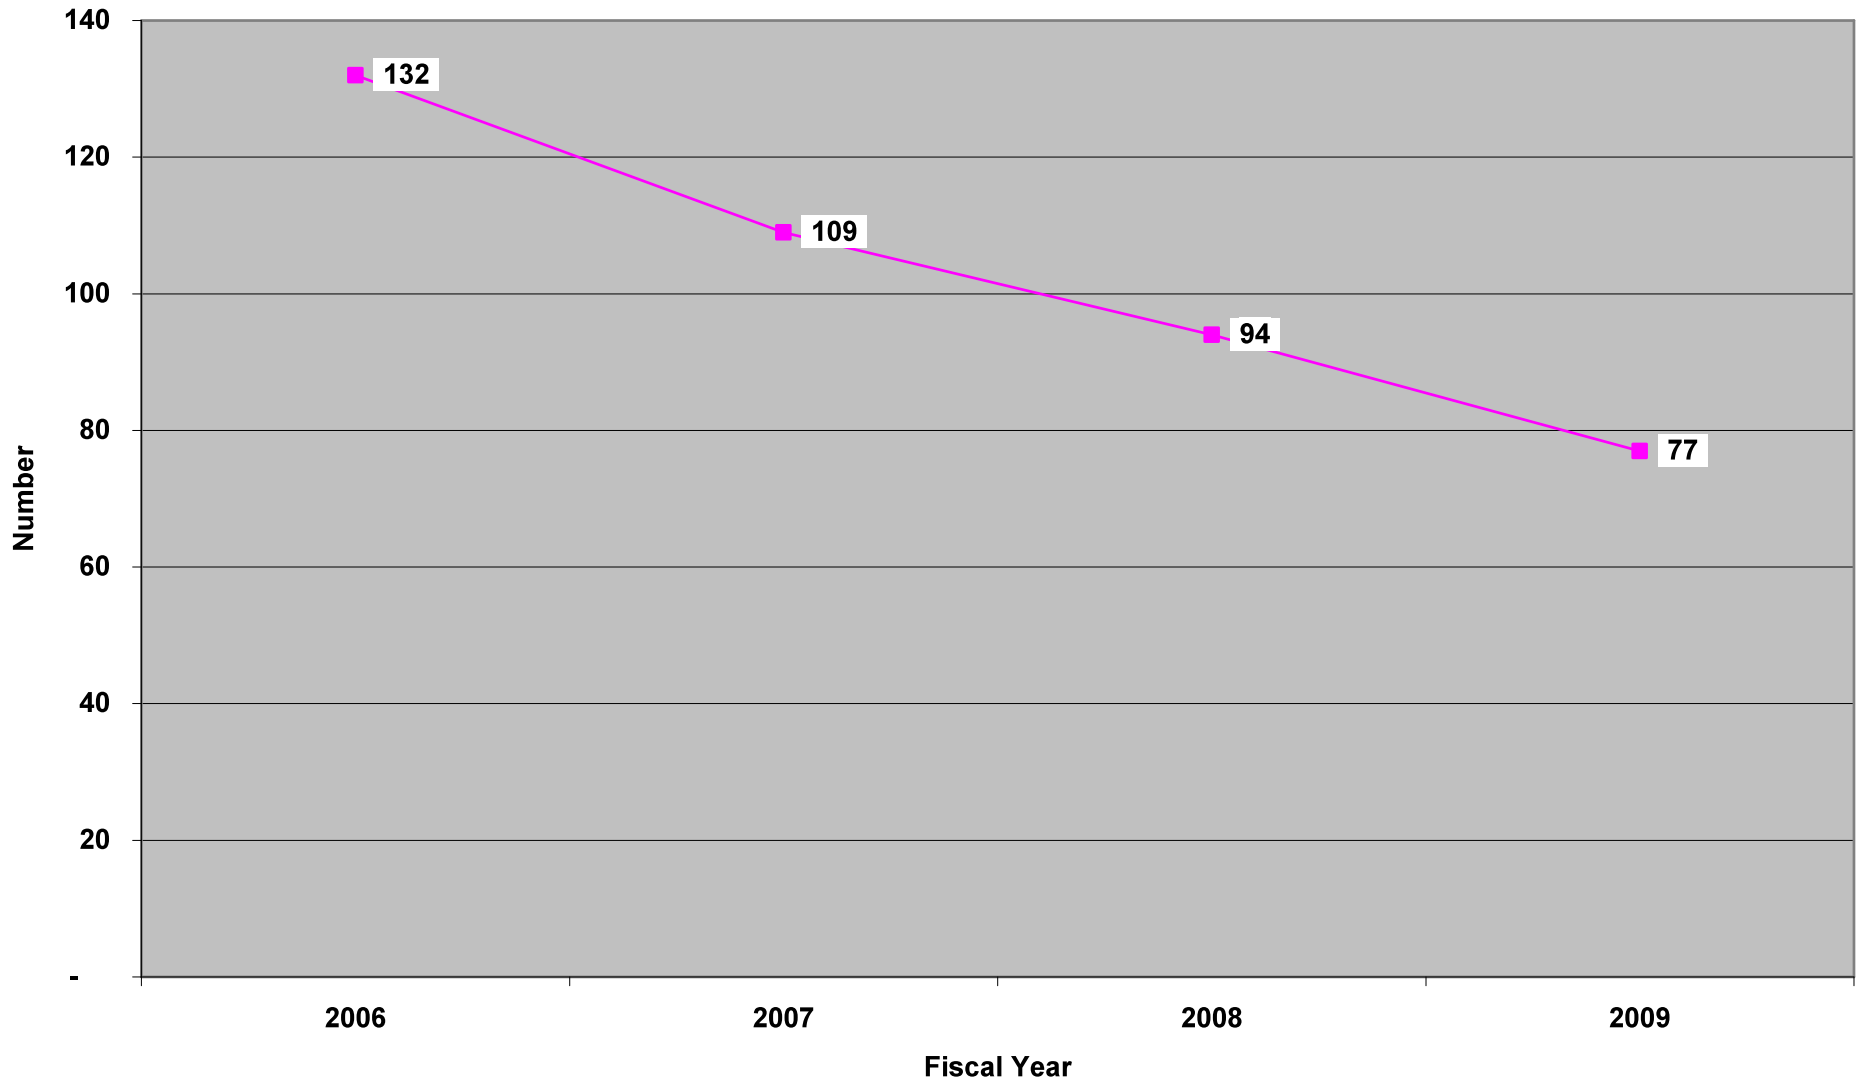

Average Daily Statewide Secure Detention Population FY 2006 - 2009

Data from CT Judicial Branch, Court Support Services Division, presentation to Criminal Justice Policy Council, Dec 2009.