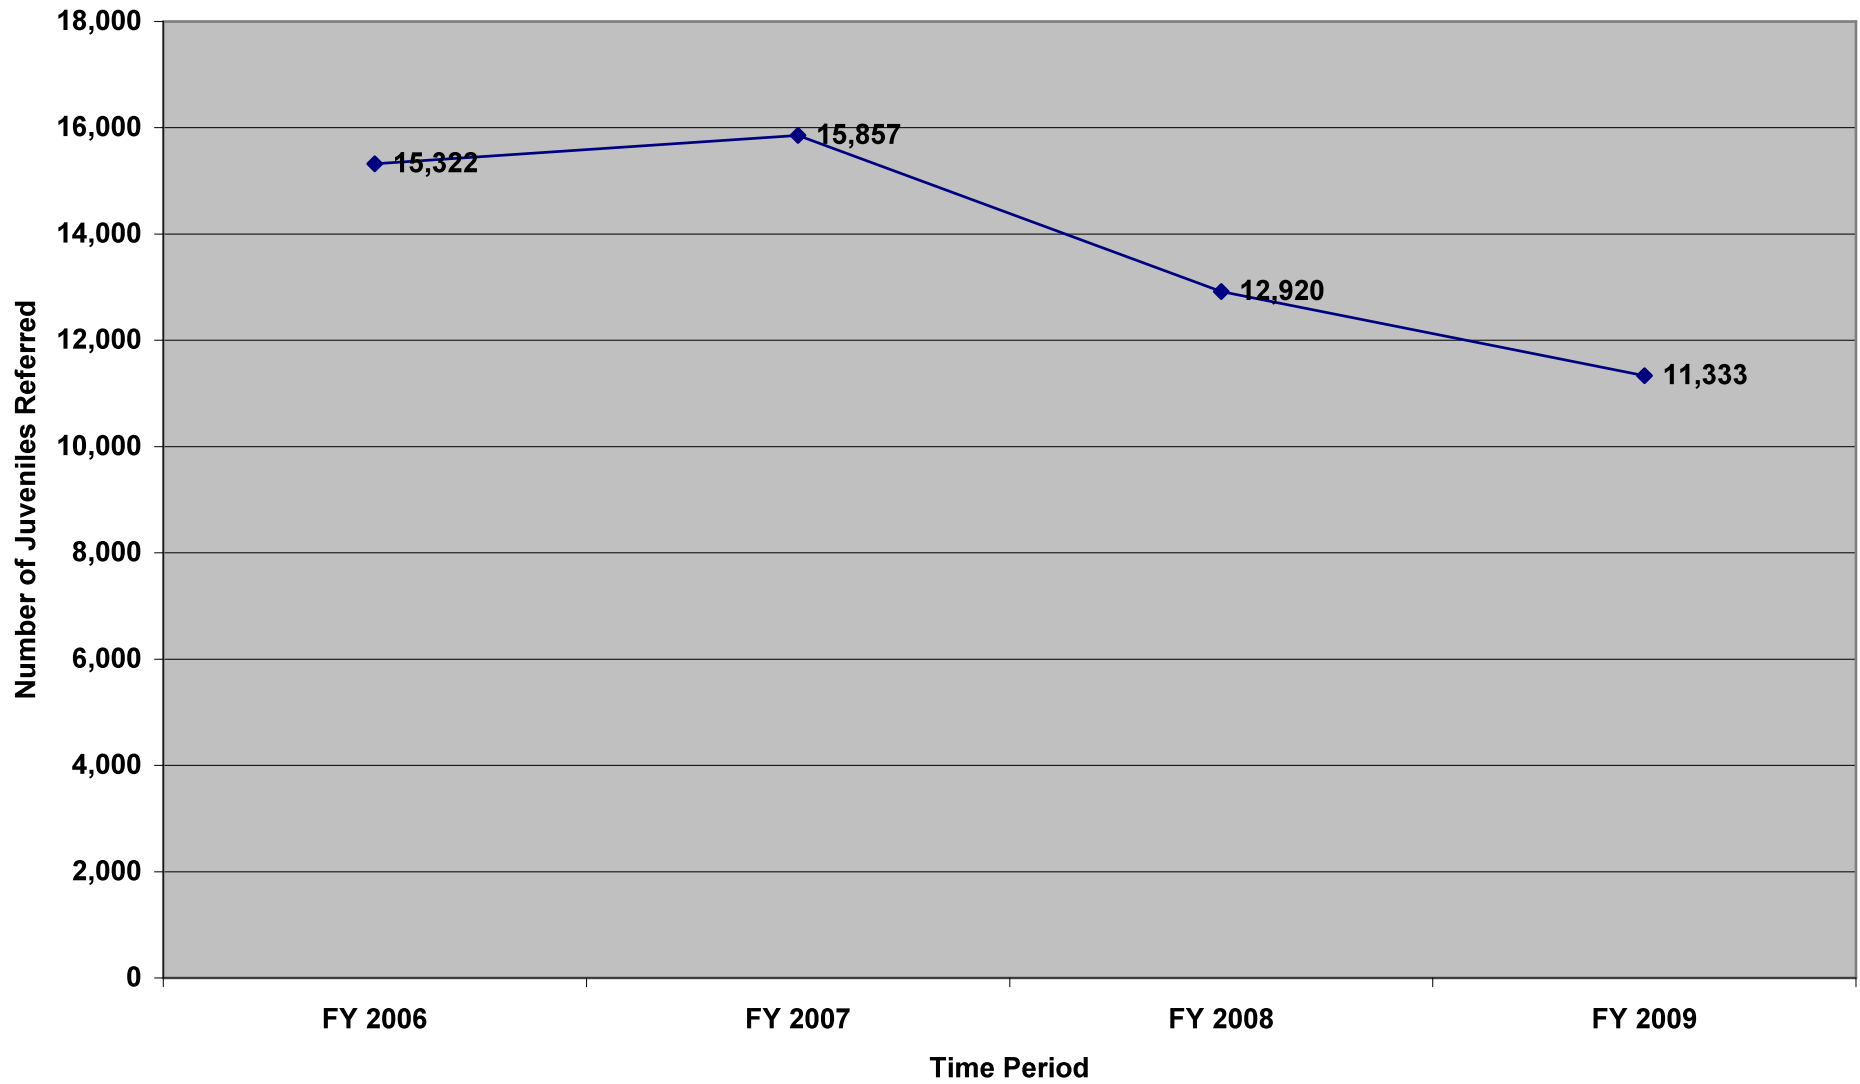

Juvenile Court Intake FY 2005 - FY 2009

Data from CT Judicial Branch, Court Support Services Division, presentation to Criminal Justice Policy Council, Dec 2009.